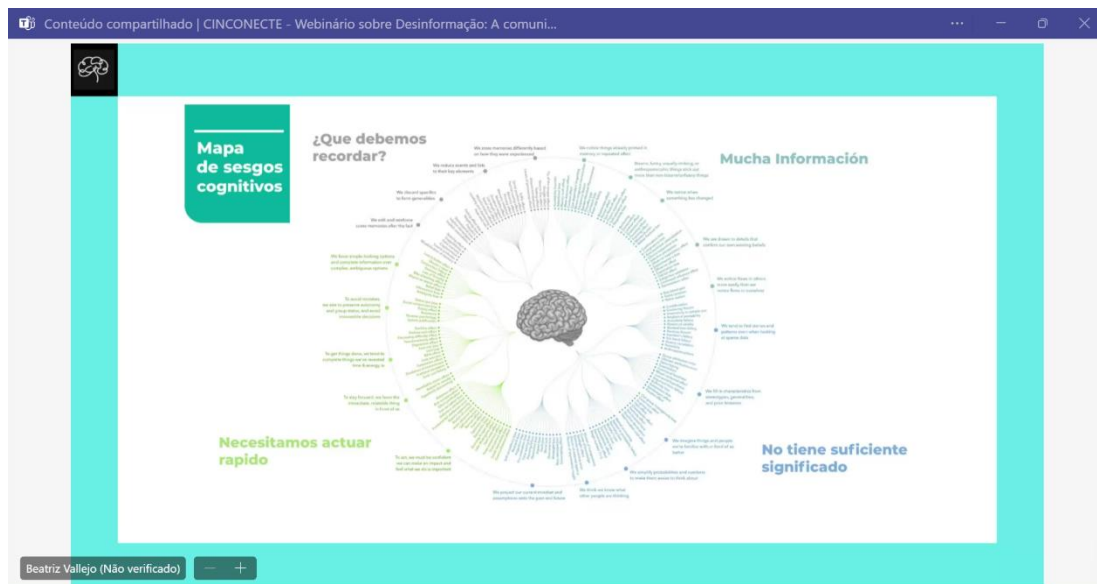

Principais registros no CHAT do Webinário 24/10/2024

Quer saber mais sobre a agenda das ciências comportamentais na Semana de Inovação?

Acesse o vídeo: <https://www.youtube.com/watch?v=ZaKUOChCyME>

<https://www.journals.uchicago.edu/doi/abs/10.1086/719419?journalCode=jop>

<https://core-prod.cambridgecore.org/core/journals/journal-of-experimental-political-science/article/inoculation-reduces-misinformation-experimental-evidence-from-multidimensional-interventions-in-brazil/204E3EDCDAC90DF941F140FBEE847BBD>

<https://journalqd.org/article/view/4135>

Creio que o mapa é o que está disponível na Internet em:

<https://commons.wikimedia.org/wiki/File:Cognitive_bias_codex_en.svg>

Comparto el artículo que recién publicamos con los resultados de la investigación de DIP

<https://academic.oup.com/pnasnexus/article/3/10/pgae361/7821167?login=false>

En este link en youtube encuentran los 4 videos DIP sobre desconfianza, deshumanización, percepción de discriminación y intolerancia a la ambigüedad:

<https://www.youtube.com/watch?v=eKbb5RE5cw0&list=PLAIXQ04kCMVV6VG-LFglqINRr_bRR6PW>

La página de DIP en donde tenemos los tests de personalidad, videos, una serie web y otras herramientas: www.somosdip.com