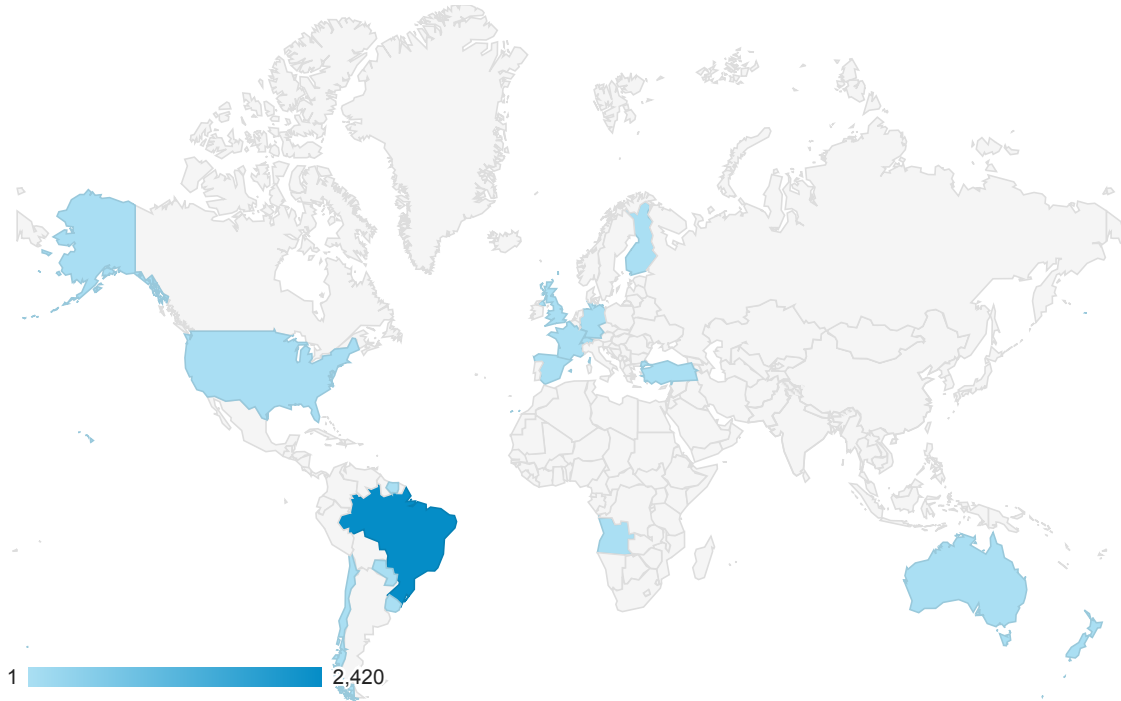

Language	Visits	% Visits
1. pt-br	2,335	94.23%
2. en-us	109	4.40%
3. en	14	0.56%
4. it	5	0.20%
5. pt	4	0.16%
6. pt-pt	4	0.16%
7. de	2	0.08%
8. es-es	2	0.08%
9. (not set)	1	0.04%
10. en-gb	1	0.04%

[view full report](#)

May 16, 2013 - Jul 16, 2013

Location

Siouv % of visits: 35.91%

Map Overlay

Site Usage

Country / Territory	Visits	Pages / Visit	Avg. Visit Duration	% New Visits	Bounce Rate
Siouv	2,479 % of Total: 35.94% (6,897)	3.09 Site Avg: 2.11 (46.74%)	00:04:39 Site Avg: 00:02:31 (84.03%)	62.89% Site Avg: 72.48% (-13.23%)	46.55% Site Avg: 67.26% (-30.79%)
1. Brazil	2,420	3.13	00:04:44	62.36%	45.74%
2. United States	21	1.10	00:00:05	100.00%	95.24%
3. (not set)	15	2.60	00:04:35	80.00%	53.33%
4. Uruguay	5	1.80	00:00:23	100.00%	80.00%
5. Switzerland	4	1.00	00:00:00	25.00%	100.00%
6. Germany	2	1.00	00:00:00	50.00%	100.00%
7. Turkey	2	3.50	00:02:50	50.00%	0.00%
8. Angola	1	1.00	00:00:00	100.00%	100.00%
9. Australia	1	1.00	00:00:00	0.00%	100.00%
10. Chile	1	1.00	00:00:00	100.00%	100.00%