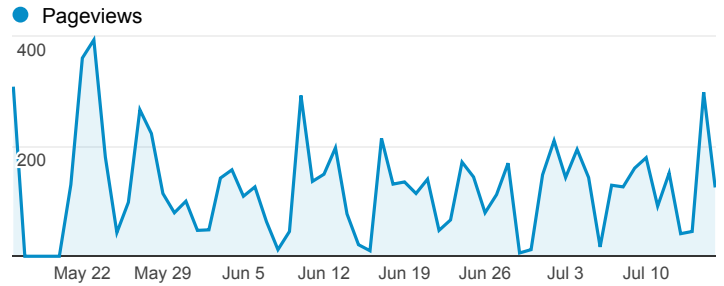

My Dashboard

May 16, 2013 - Jul 16, 2013

Siouv % of visits: 35.93%

Número de Visualizações de Páginas Ligadas a Consulta

Siouv
7,665
 % of Total: 52.73% (14,537)

Localização dos Usuários

Pages / Visit

Usuários

Participação por Estados

- Federal District
- Sao Paulo
- Rio de Janeiro
- Minas Gerais
- Bahia
- Other

Visualização de Páginas

Páginas Mais Acessadas

Page	Visits	% New Visits
/pensandoodireito/siouv/	1,918	69.66%
/pensandoodireito/siouv-decreto/	269	43.87%
/pensandoodireito/	129	29.46%
/pensandoodireito/siouv-temas/	90	37.78%
/pensandoodireito/cat/noticiasdebates/blogsiouv/	11	45.45%
/pensandoodireito/sistema-publico-de-ouvidorias/	9	33.33%
/pensandoodireito/pensadores/	4	50.00%
/pensandoodireito/siouv./	4	50.00%

Rows 1 - 10 of 68

May 16, 2013 - Jul 16, 2013

Behavior Flow

Audience Overview

May 16, 2013 - Jul 16, 2013

Siouv % of visits: 35.94%

Overview

1,703 people visited this site

May 16, 2013 - Jul 16, 2013

Location

Siouv % of visits: 35.91%

Map Overlay

Site Usage

Country / Territory	Visits	Pages / Visit	Avg. Visit Duration	% New Visits	Bounce Rate
Siouv	2,479 % of Total: 35.94% (6,897)	3.09 Site Avg: 2.11 (46.74%)	00:04:39 Site Avg: 00:02:31 (84.03%)	62.89% Site Avg: 72.48% (-13.23%)	46.55% Site Avg: 67.26% (-30.79%)
1. Brazil	2,420	3.13	00:04:44	62.36%	45.74%
2. United States	21	1.10	00:00:05	100.00%	95.24%
3. (not set)	15	2.60	00:04:35	80.00%	53.33%
4. Uruguay	5	1.80	00:00:23	100.00%	80.00%
5. Switzerland	4	1.00	00:00:00	25.00%	100.00%
6. Germany	2	1.00	00:00:00	50.00%	100.00%
7. Turkey	2	3.50	00:02:50	50.00%	0.00%
8. Angola	1	1.00	00:00:00	100.00%	100.00%
9. Australia	1	1.00	00:00:00	0.00%	100.00%
10. Chile	1	1.00	00:00:00	100.00%	100.00%