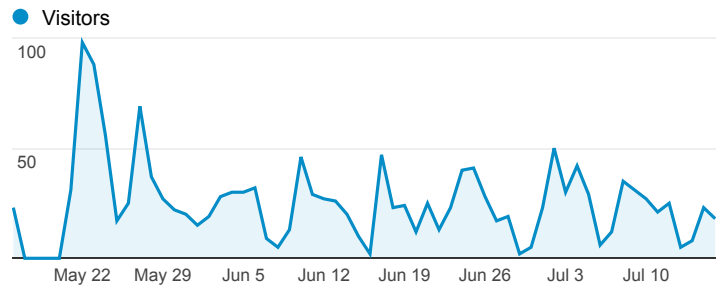

My Dashboard

May 16, 2013 - Jul 16, 2013

Siouv % of visits: 35.93%

Número de Visualizações de Páginas Ligadas a Consulta

Siouv
7,665
 % of Total: 52.73% (14,537)

Localização dos Usuários

Pages / Visit

Usuários

Participação por Estados

- Federal District
- Sao Paulo
- Rio de Janeiro
- Minas Gerais
- Bahia
- Other

Visualização de Páginas

Páginas Mais Acessadas

Page	Visits	% New Visits
/pensandoodireito/siouv/	1,918	69.66%
/pensandoodireito/siouv-decreto/	269	43.87%
/pensandoodireito/	129	29.46%
/pensandoodireito/siouv-temas/	90	37.78%
/pensandoodireito/cat/noticiasdebates/blogsiouv/	11	45.45%
/pensandoodireito/sistema-publico-de-ouvidorias/	9	33.33%
/pensandoodireito/pensadores/	4	50.00%
/pensandoodireito/siouv./	4	50.00%

Rows 1 - 10 of 68

May 16, 2013 - Jul 16, 2013

Behavior Flow

Audience Overview

May 16, 2013 - Jul 16, 2013

Siouv % of visits: 35.94%

Overview

1,703 people visited this site

May 16, 2013 - Jul 16, 2013

Location

Siouv % of visits: 35.91%

Map Overlay

Site Usage

Country / Territory	Visits	Pages / Visit	Avg. Visit Duration	% New Visits	Bounce Rate
Siouv	2,479 % of Total: 35.94% (6,897)	3.09 Site Avg: 2.11 (46.74%)	00:04:39 Site Avg: 00:02:31 (84.03%)	62.89% Site Avg: 72.48% (-13.23%)	46.55% Site Avg: 67.26% (-30.79%)
1. Brazil	2,420	3.13	00:04:44	62.36%	45.74%
2. United States	21	1.10	00:00:05	100.00%	95.24%
3. (not set)	15	2.60	00:04:35	80.00%	53.33%
4. Uruguay	5	1.80	00:00:23	100.00%	80.00%
5. Switzerland	4	1.00	00:00:00	25.00%	100.00%
6. Germany	2	1.00	00:00:00	50.00%	100.00%
7. Turkey	2	3.50	00:02:50	50.00%	0.00%
8. Angola	1	1.00	00:00:00	100.00%	100.00%
9. Australia	1	1.00	00:00:00	0.00%	100.00%
10. Chile	1	1.00	00:00:00	100.00%	100.00%