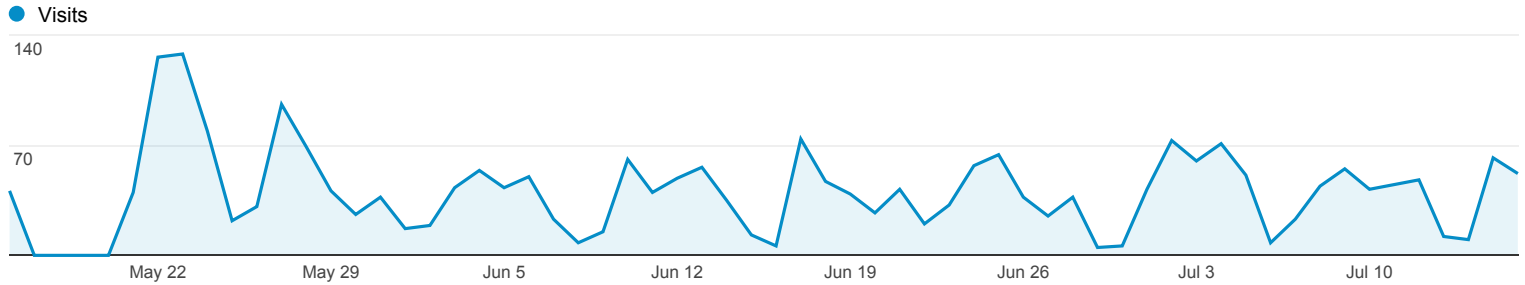

May 16, 2013 - Jul 16, 2013

All Traffic

Siouv % of visits: 35.91%

Explorer

Site Usage

Source / Medium	Visits	Pages / Visit	Avg. Visit Duration	% New Visits	Bounce Rate
Siouv	2,481 % of Total: 35.97% (6,897)	3.09 Site Avg: 2.11 (46.68%)	00:04:39 Site Avg: 00:02:31 (84.03%)	62.92% Site Avg: 72.48% (-13.19%)	46.59% Site Avg: 67.26% (-30.73%)
1. (direct) / (none)	999	2.99	00:04:31	72.47%	51.05%
2. cgu.gov.br / referral	740	3.54	00:05:35	43.51%	36.22%
3. facebook.com / referral	229	2.61	00:03:37	75.11%	49.78%
4. google / organic	161	3.41	00:04:30	58.39%	35.40%
5. t.co / referral	123	2.11	00:03:04	76.42%	63.41%
6. m.facebook.com / referral	31	1.16	00:00:10	83.87%	90.32%
7. fenapef.org.br / referral	23	2.13	00:03:01	100.00%	60.87%
8. brasil.gov.br / referral	20	3.40	00:04:42	90.00%	60.00%
9. ebserh.mec.gov.br / referral	15	1.40	00:00:33	80.00%	86.67%
10. blog.justica.gov.br / referral	10	5.00	00:06:31	0.00%	20.00%

Rows 1 - 10 of 68

May 16, 2013 - Jul 16, 2013

Behavior Flow

Audience Overview

May 16, 2013 - Jul 16, 2013

Siouv % of visits: 35.94%

Overview

1,703 people visited this site

■ New Visitor ■ Returning Visitor

<p>Visits</p> <p>Siouv 2,478</p>	<p>Unique Visitors</p> <p>Siouv 1,703</p>
<p>Pageviews</p> <p>Siouv 7,669</p>	<p>Pages / Visit</p> <p>Siouv 3.09</p>
<p>Avg. Visit Duration</p> <p>Siouv 00:04:38</p>	<p>Bounce Rate</p> <p>Siouv 46.53%</p>
<p>% New Visits</p> <p>Siouv 62.87%</p>	