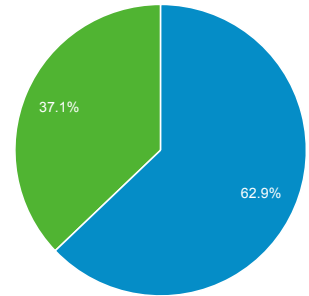

Visits Siouv 2,478	Unique Visitors Siouv 1,703
Pageviews Siouv 7,669	Pages / Visit Siouv 3.09
Avg. Visit Duration Siouv 00:04:38	Bounce Rate Siouv 46.53%
% New Visits Siouv 62.87%	

Language	Visits	% Visits
1. pt-br	2,335	94.23%
2. en-us	109	4.40%
3. en	14	0.56%
4. it	5	0.20%
5. pt	4	0.16%
6. pt-pt	4	0.16%
7. de	2	0.08%
8. es-es	2	0.08%
9. (not set)	1	0.04%
10. en-gb	1	0.04%

[view full report](#)