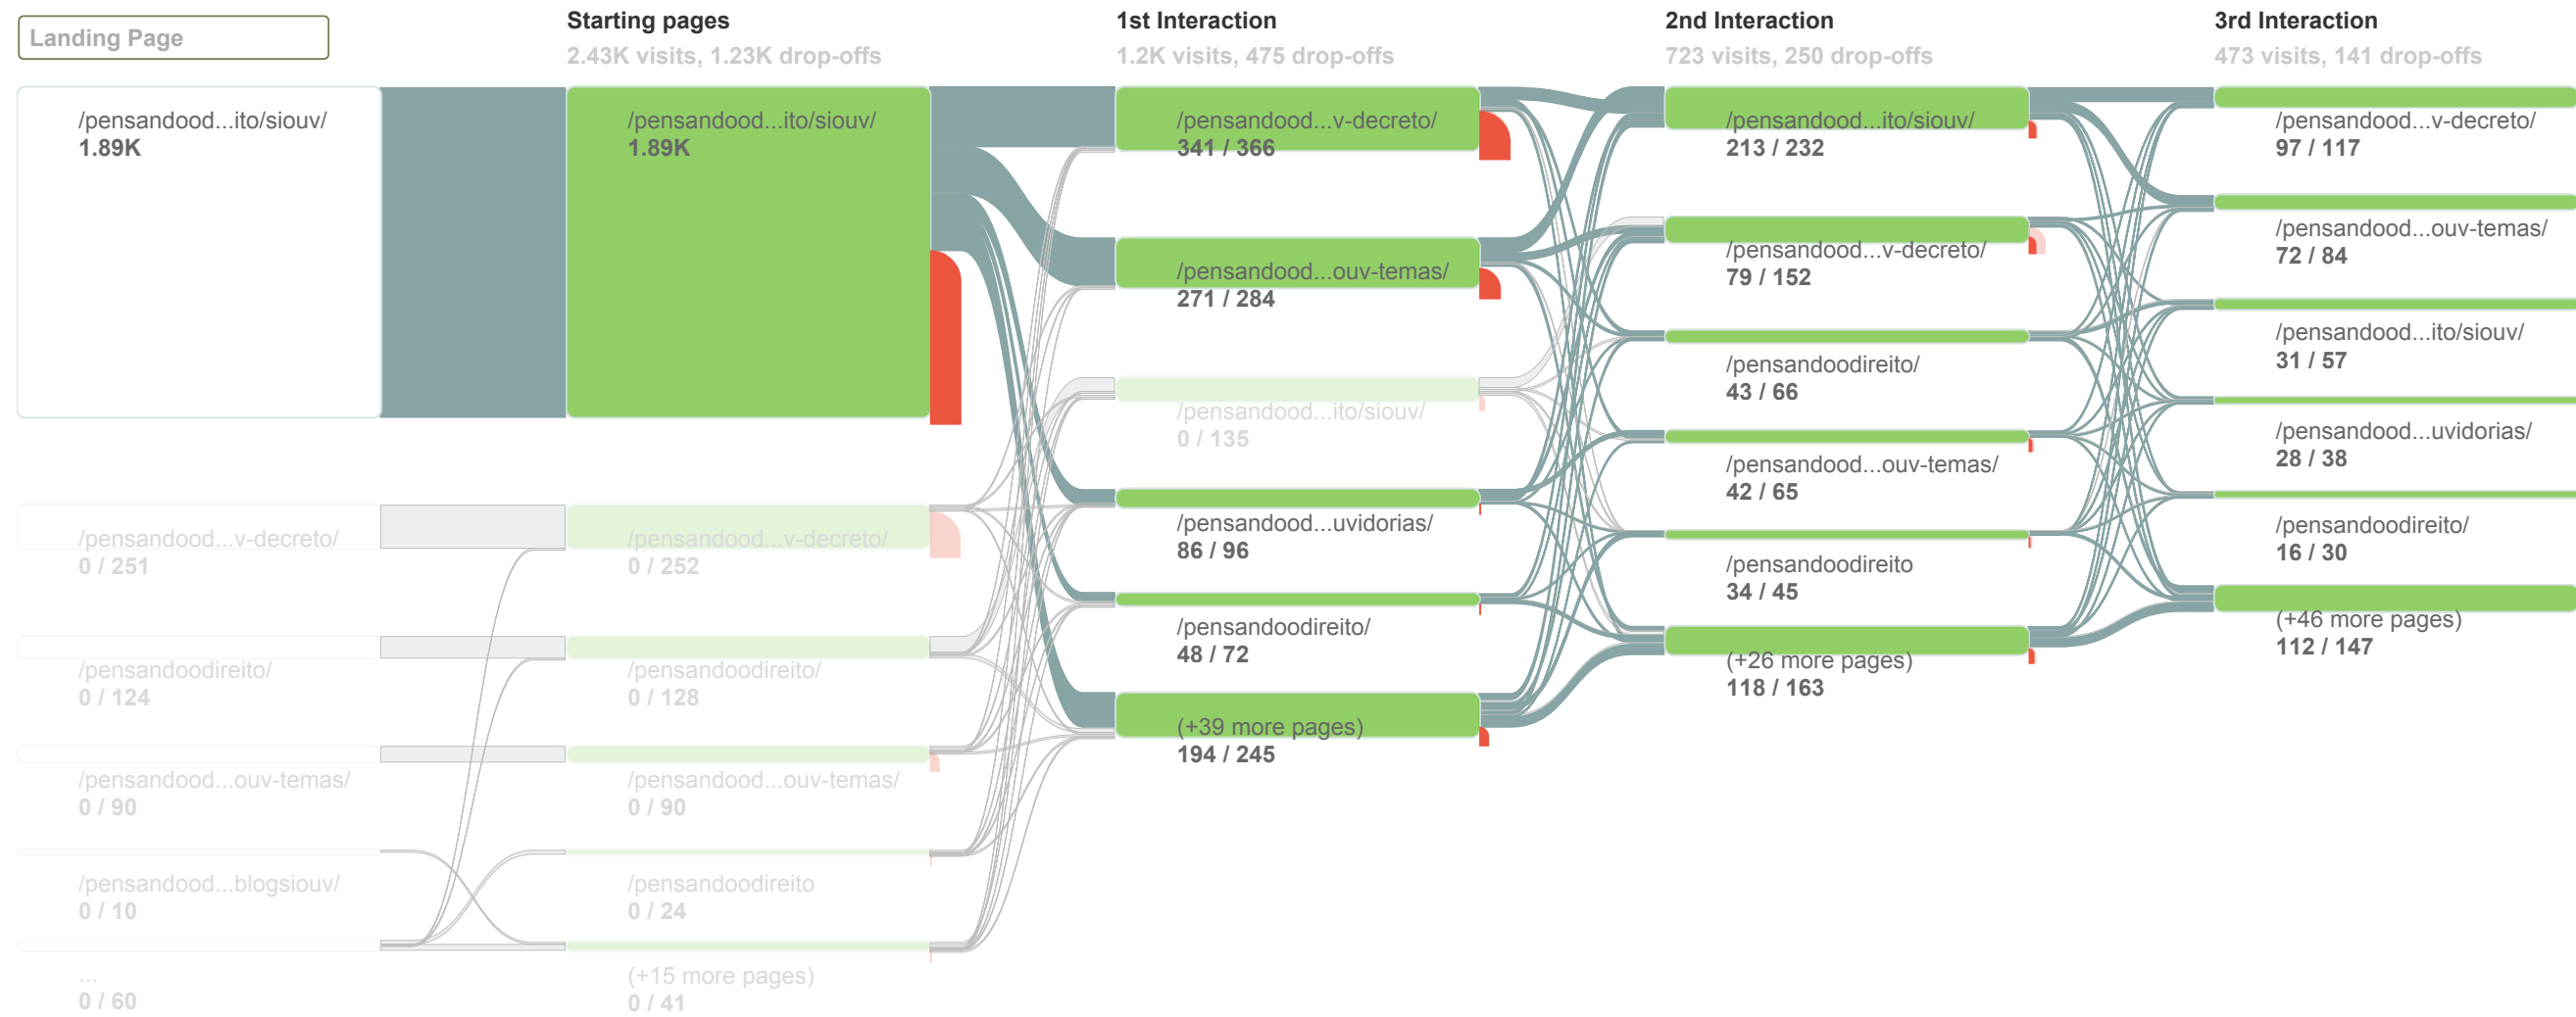

May 16, 2013 - Jul 16, 2013

All Traffic

Siouv % of visits: 35.91%

Explorer

Site Usage

Source / Medium	Visits	Pages / Visit	Avg. Visit Duration	% New Visits	Bounce Rate
Siouv	2,481 % of Total: 35.97% (6,897)	3.09 Site Avg: 2.11 (46.68%)	00:04:39 Site Avg: 00:02:31 (84.03%)	62.92% Site Avg: 72.48% (-13.19%)	46.59% Site Avg: 67.26% (-30.73%)
1. (direct) / (none)	999	2.99	00:04:31	72.47%	51.05%
2. cgu.gov.br / referral	740	3.54	00:05:35	43.51%	36.22%
3. facebook.com / referral	229	2.61	00:03:37	75.11%	49.78%
4. google / organic	161	3.41	00:04:30	58.39%	35.40%
5. t.co / referral	123	2.11	00:03:04	76.42%	63.41%
6. m.facebook.com / referral	31	1.16	00:00:10	83.87%	90.32%
7. fenapef.org.br / referral	23	2.13	00:03:01	100.00%	60.87%
8. brasil.gov.br / referral	20	3.40	00:04:42	90.00%	60.00%
9. ebserh.mec.gov.br / referral	15	1.40	00:00:33	80.00%	86.67%
10. blog.justica.gov.br / referral	10	5.00	00:06:31	0.00%	20.00%

Rows 1 - 10 of 68

May 16, 2013 - Jul 16, 2013

Behavior Flow

Audience Overview

May 16, 2013 - Jul 16, 2013

Siouv % of visits: 35.94%

Overview

1,703 people visited this site

May 16, 2013 - Jul 16, 2013

Location

Siouv % of visits: 35.91%

Map Overlay

Site Usage

Country / Territory	Visits	Pages / Visit	Avg. Visit Duration	% New Visits	Bounce Rate
Siouv	2,479 % of Total: 35.94% (6,897)	3.09 Site Avg: 2.11 (46.74%)	00:04:39 Site Avg: 00:02:31 (84.03%)	62.89% Site Avg: 72.48% (-13.23%)	46.55% Site Avg: 67.26% (-30.79%)
1. Brazil	2,420	3.13	00:04:44	62.36%	45.74%
2. United States	21	1.10	00:00:05	100.00%	95.24%
3. (not set)	15	2.60	00:04:35	80.00%	53.33%
4. Uruguay	5	1.80	00:00:23	100.00%	80.00%
5. Switzerland	4	1.00	00:00:00	25.00%	100.00%
6. Germany	2	1.00	00:00:00	50.00%	100.00%
7. Turkey	2	3.50	00:02:50	50.00%	0.00%
8. Angola	1	1.00	00:00:00	100.00%	100.00%
9. Australia	1	1.00	00:00:00	0.00%	100.00%
10. Chile	1	1.00	00:00:00	100.00%	100.00%