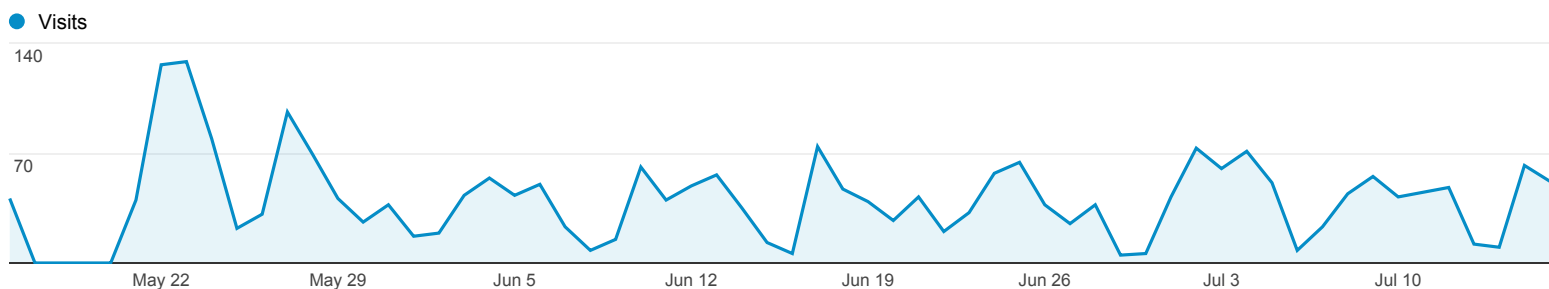

My Dashboard

May 16, 2013 - Jul 16, 2013

Siouv % of visits: 35.93%

Número de Visualizações de Páginas Ligadas a Consulta

Siouv
7,665
 % of Total: 52.73% (14,537)

Localização dos Usuários

Pages / Visit

Usuários

Avg. Visit Duration

/pensandoodireito/volume-42-sistema-nacional-de-ouvidorias-publicas/	3	66.67%
/pensandoodireito/debates/	2	50.00%

Visits by Browser

Browser	Visits
Chrome	1,077
Internet Explorer	637
Firefox	617
Safari	66
Safari (in-app)	36
Android Browser	28

May 16, 2013 - Jul 16, 2013

All Traffic

Siouv % of visits: 35.91%

Explorer

Site Usage

Source / Medium	Visits	Pages / Visit	Avg. Visit Duration	% New Visits	Bounce Rate
Siouv	2,481 % of Total: 35.97% (6,897)	3.09 Site Avg: 2.11 (46.68%)	00:04:39 Site Avg: 00:02:31 (84.03%)	62.92% Site Avg: 72.48% (-13.19%)	46.59% Site Avg: 67.26% (-30.73%)
1. (direct) / (none)	999	2.99	00:04:31	72.47%	51.05%
2. cgu.gov.br / referral	740	3.54	00:05:35	43.51%	36.22%
3. facebook.com / referral	229	2.61	00:03:37	75.11%	49.78%
4. google / organic	161	3.41	00:04:30	58.39%	35.40%
5. t.co / referral	123	2.11	00:03:04	76.42%	63.41%
6. m.facebook.com / referral	31	1.16	00:00:10	83.87%	90.32%
7. fenapef.org.br / referral	23	2.13	00:03:01	100.00%	60.87%
8. brasil.gov.br / referral	20	3.40	00:04:42	90.00%	60.00%
9. ebserh.mec.gov.br / referral	15	1.40	00:00:33	80.00%	86.67%
10. blog.justica.gov.br / referral	10	5.00	00:06:31	0.00%	20.00%

Rows 1 - 10 of 68

May 16, 2013 - Jul 16, 2013

Behavior Flow

Audience Overview

May 16, 2013 - Jul 16, 2013

Siouv % of visits: 35.94%

Overview

1,703 people visited this site