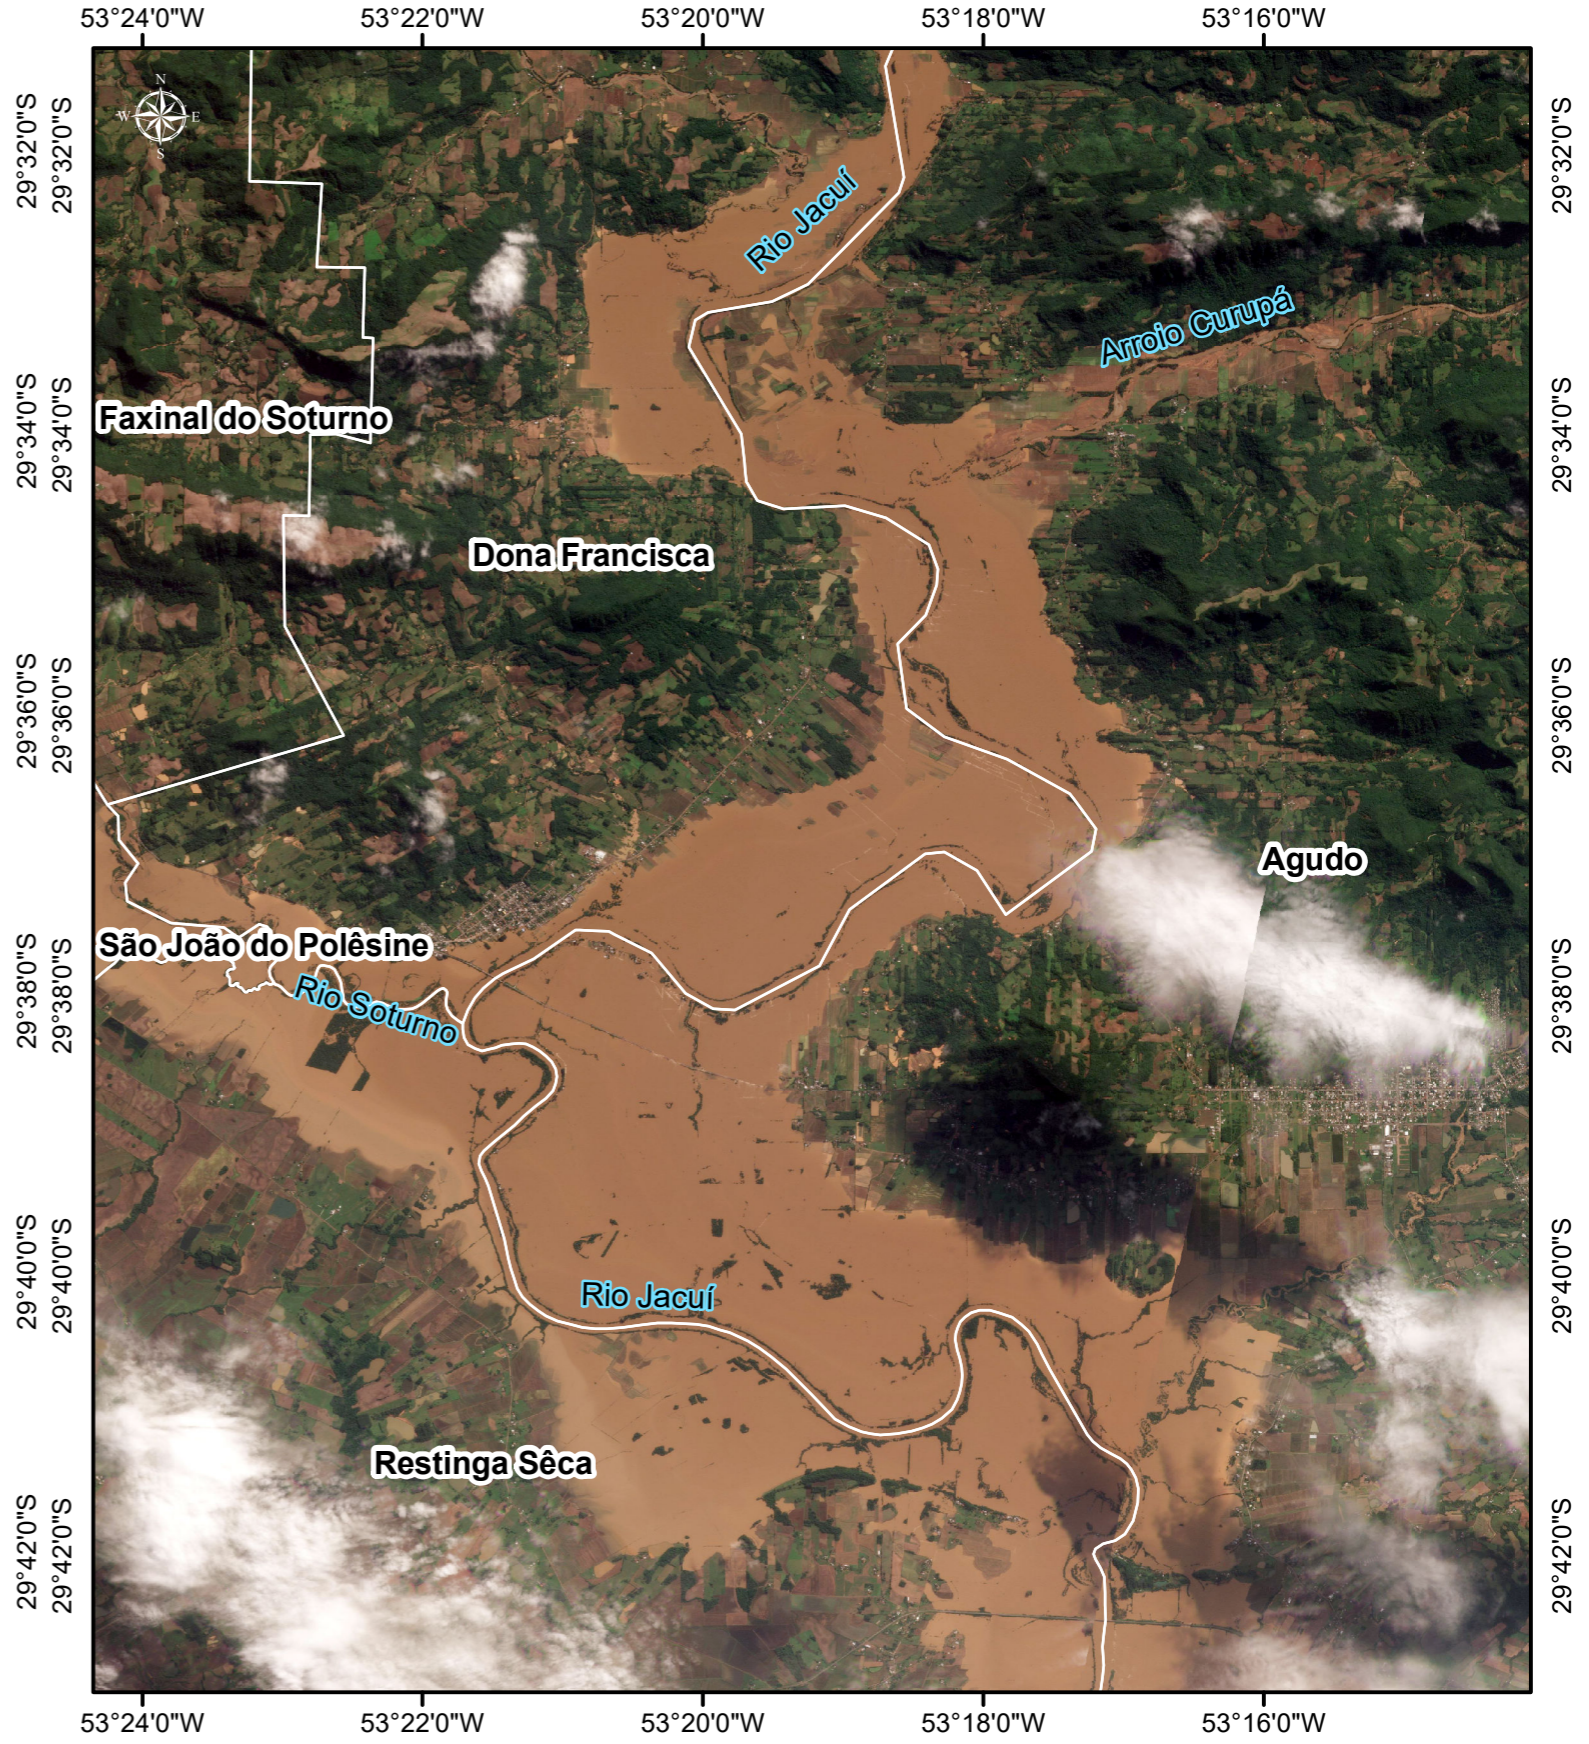

Flooding Event in Agudo, Restinga Seca e Dona Francisca - RS - Brazil
Image Copyright 2024 DigitalGlobe Inc, 2022/12/17, 10:00h GMT-3

Flooding Event in Agudo, Restinga Seca e Dona Francisca - RS - Brazil - RS - Brazil
Planet Scope Scene Image, 2024/05/05, 14:00h GMT-3

Geographic Coordinate System Lat/Long
Geodetic Reference System SIRGAS 2000

Map date: 2024/05/06

1:100.000

Localization Map

© OpenStreetMap (and) contributors, CC-BY-SA