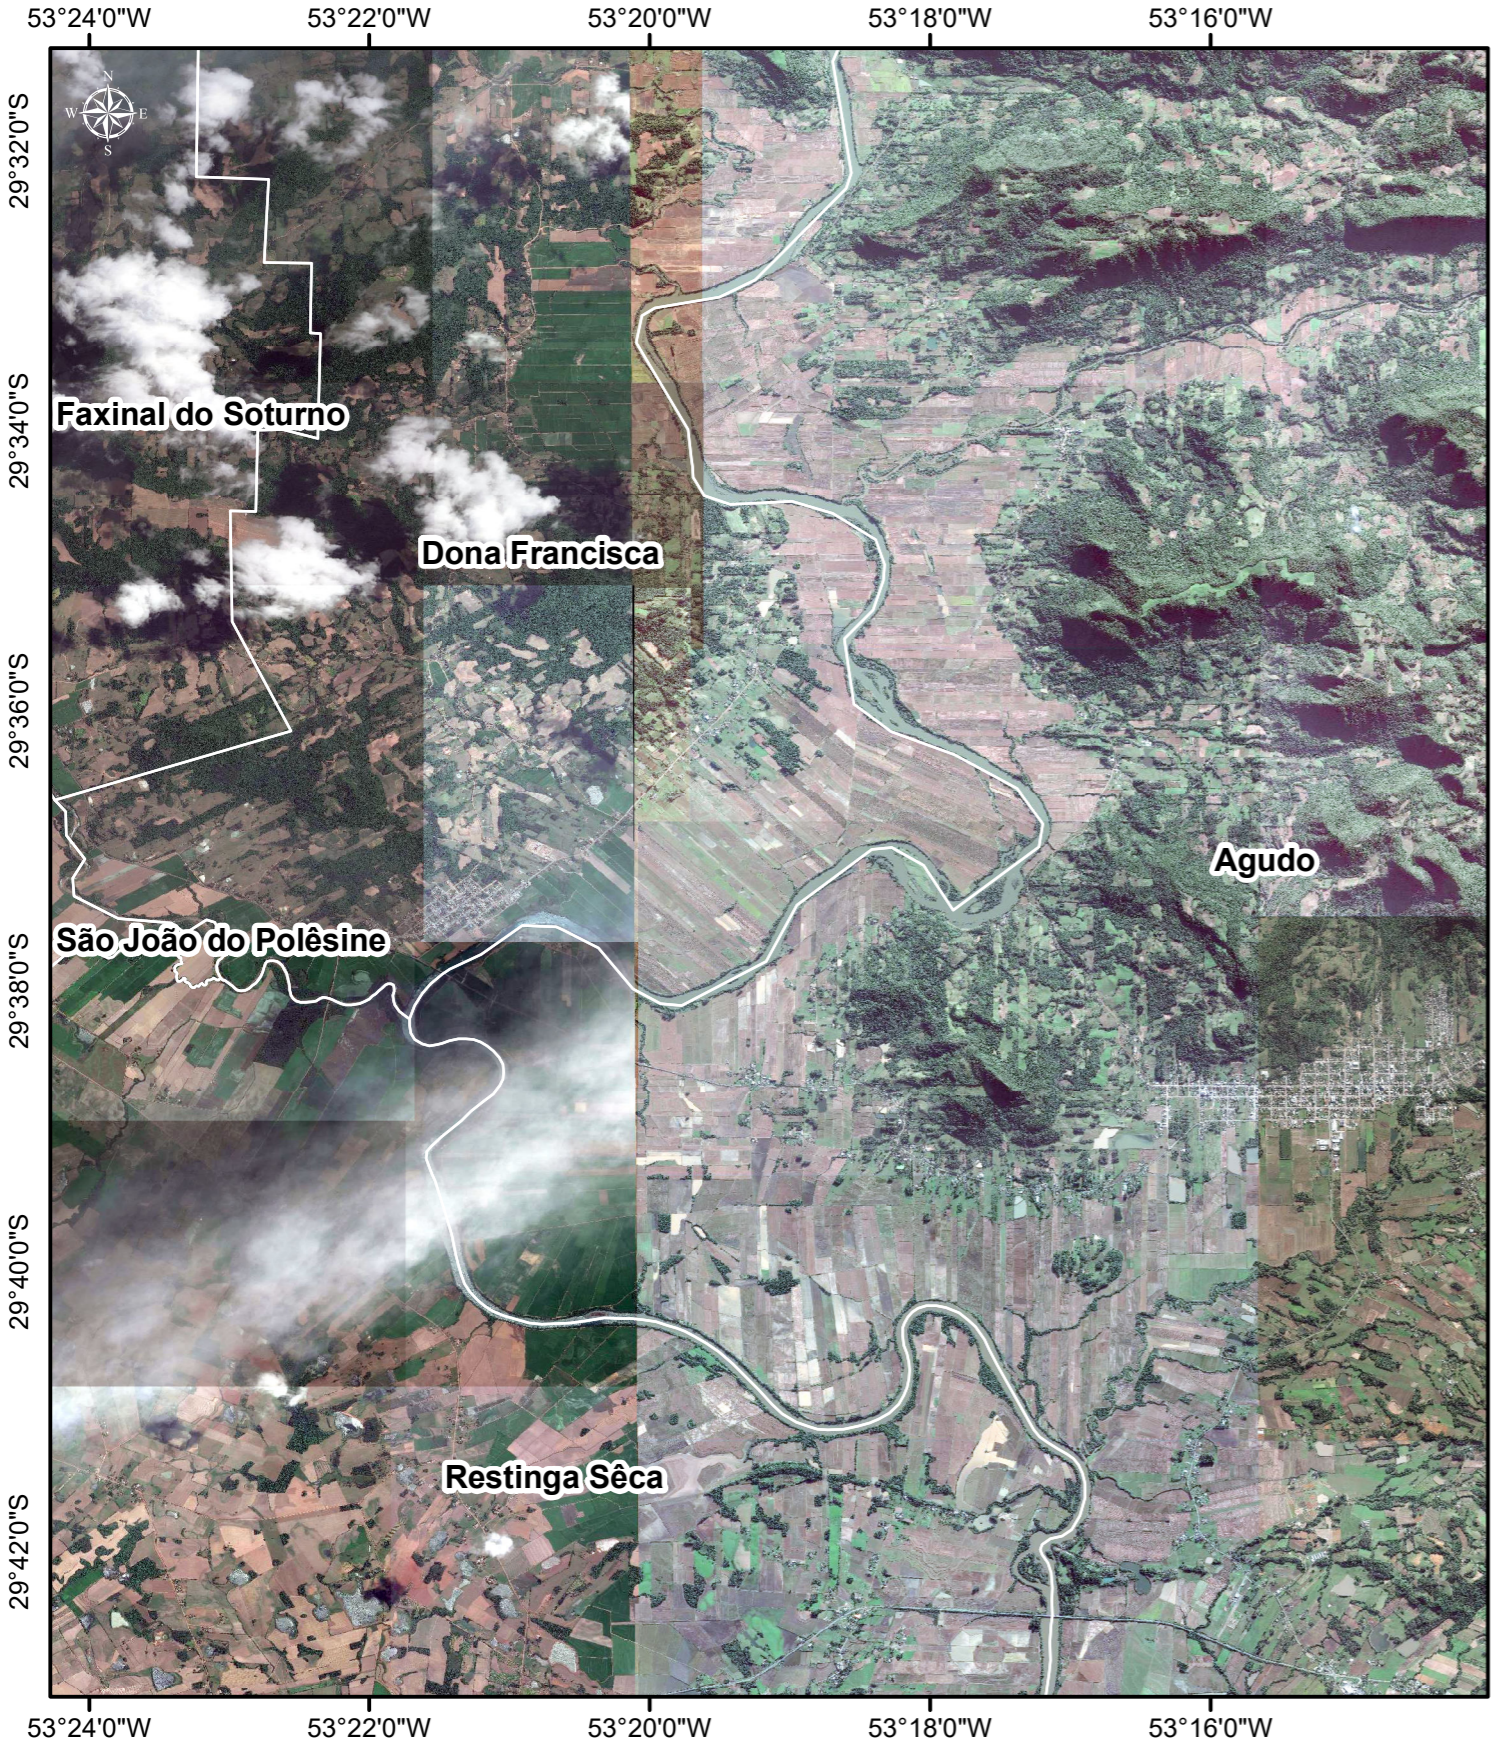

Flooding Event in Agudo, Restinga Seca e Dona Francisca - RS - Brazil
Image Copyright 2024 DigitalGlobe Inc, 2022/12/17, 10:00h GMT-3

Flooding Event in Agudo, Restinga Seca e Dona Francisca - RS - Brazil - RS - Brazil
Planet Scope Scene Image, 2024/05/05, 14:00h GMT-3

Geographic Coordinate System Lat/Long
Geodetic Reference System SIRGAS 2000

Map date: 2024/05/06

1:100.000

Localization Map

© OpenStreetMap (and) contributors, CC-BY-SA