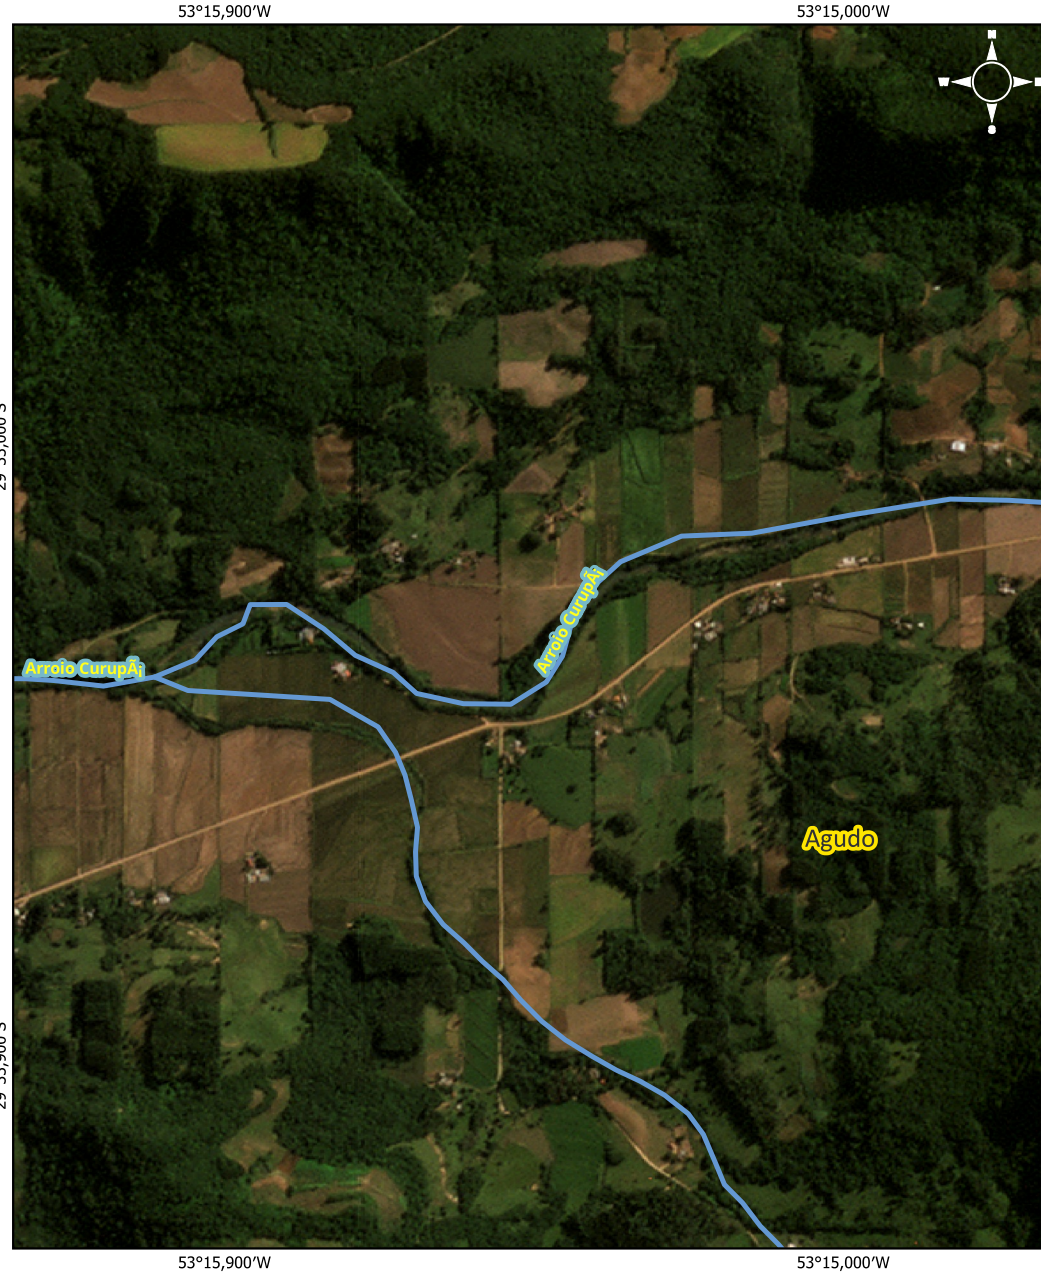

**Flooding Event in Agudo - RS - Brazil**  
 Image Copyright 2024 Planet Labs PBC, 2024/04

**Flooding Event in Agudo - RS - Brazil**  
 Image Copyright 2024 BlackSky, 2024/05/06 11:39h GMT-3

Geographic Coordinate System Lat/Long  
 Geodetic Reference System SIRGAS 2000

Mapa date: 2024/05/09

1:11.000  
 0 50 100 m

**Legend**

- River
- Municipality limi