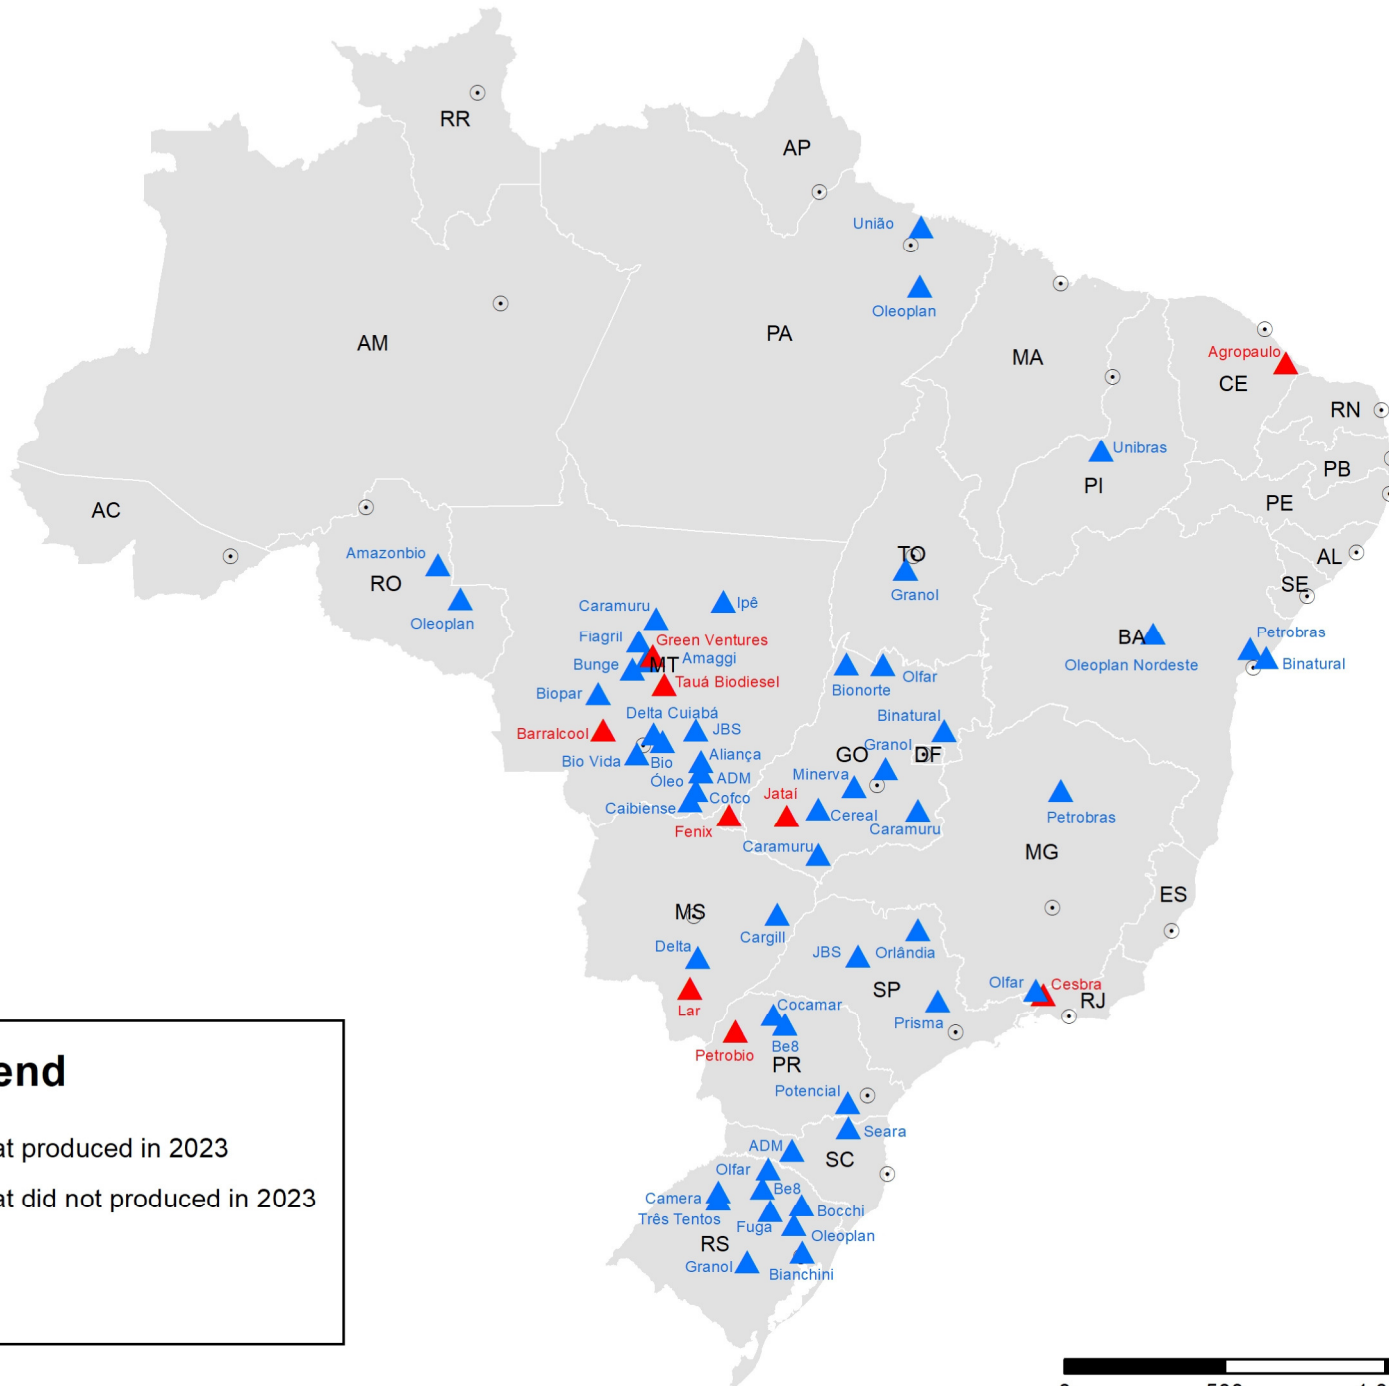

Map 2.1 - Infrastructure for biodiesel production - 2023

### Legend

- ▲ Authorized plants that produced in 2023
- ▲ Authorized plants that did not produced in 2023
- ⊙ Capitals
- ▭ State border

Datum: SAD69  
Projection: Policonic  
MC: -54°

Source: ANP/SPC