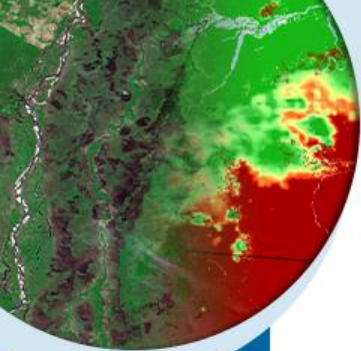

TOTAL ACUMULADO ESPERADO ENTRE OS DIAS 11/01 E 27/01/2023