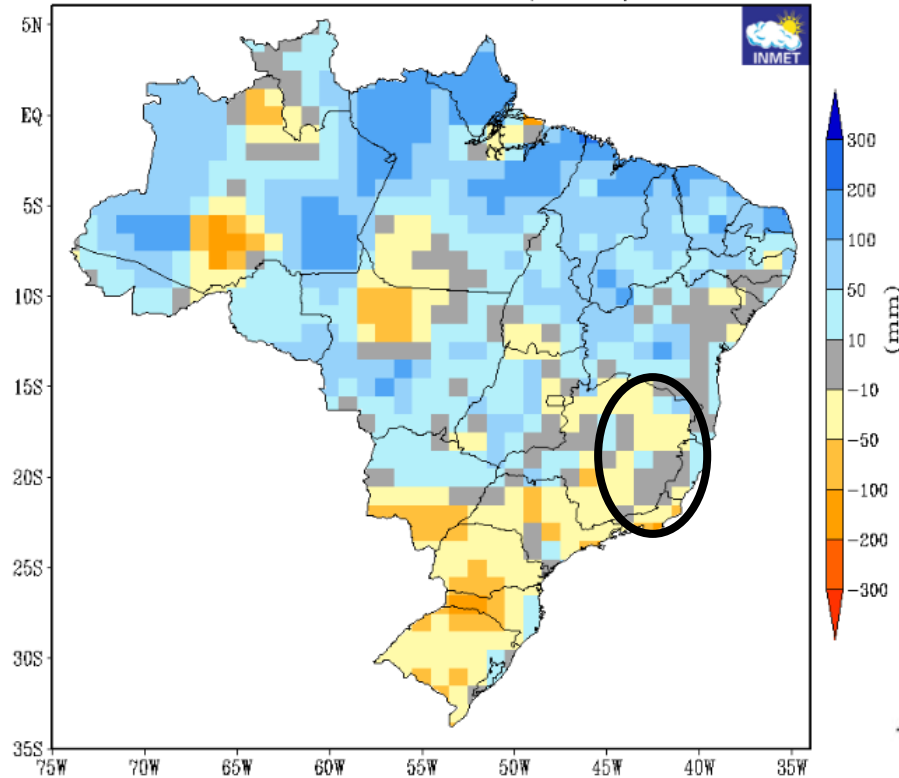

PREVISÃO DE ANOMALIAS DE PRECIPITAÇÃO (mm)
ATUALIZAÇÃO - JANEIRO/2023
VÁLIDO PARA FEVEREIRO-MARÇO-ABRIL/2023